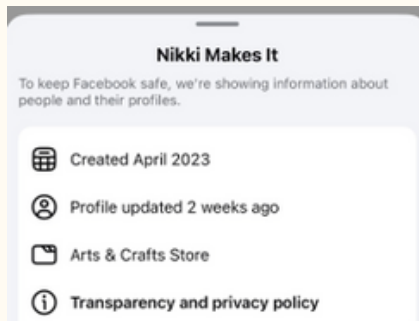

Trinidad, TX · (903) 778-2000

Closes soon · 5 PM

"The process for the purchase was quick and easy and the unit looks like new."

Website

LOOK AT THE DATE THE FACEBOOK PROFILE WAS CREATED- **PROFILES CREATED DAYS BEFORE**

THE LISTING ARE A RED FLAG

SEARCH THE ADDRESS PROVIDED ON GOOGLE MAPS.

EMPTY LOTS ARE USUALLY NOT GOING TO ALSO BE A LEGITIMATE DEALERSHIP

WHEN IN DOUBT DO A REVERSE IMAGE SEARCH OF THE LISTED EQUIPMENT TO SEE IF IT WAS FROM ANOTHER SITE OR DEALER.