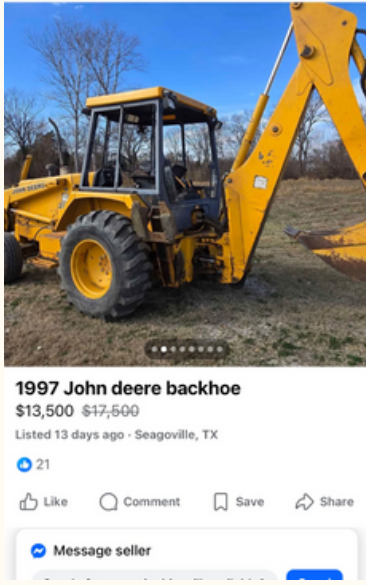

WELCOME TO OUR

Monthly Fraud Newsletter

let's talk fraud schemes

FB Marketplace Schemes

GOOD PRICE OR TOO GOOD TO BE TRUE?

LATELY WE HAVE SEEN AN UPTICK IN FACEBOOK MARKETPLACE FRAUD SCHEMES. THE ITEMS WE HAVE SEEN POSTED ARE MAINLY HEAVY EQUIPMENT LIKE TRACTORS, BULLDOZERS, OR SKID STEERS. THE WEBSITES LISTED IN THE POSTINGS LOOK LEGITIMATE AND HAVE SIMILAR LOOKING FACEBOOK PROFILES. MOST WILL HAVE A PHONE NUMBER AND EVEN A PHYSICAL ADDRESS WHICH MAKES IT SEEM REAL. BELOW ARE WAYS TO HELP PREVENT OUR CUSTOMERS FROM BECOMING VICTIMS TO THESE SCHEMES.

STEPS TO SAFEGUARD OUR CUSTOMERS:

THINK "IS THIS PRICE TOO GOOD TO BE TRUE?" EVERYONE WANTS A DEAL BUT SOME THINGS JUST ARE NOT REALISTIC

EXAMPLE: \$10,000 FOR A 2026 CLIMATE CONTROLLED TRACTOR WITH ZERO HOURS